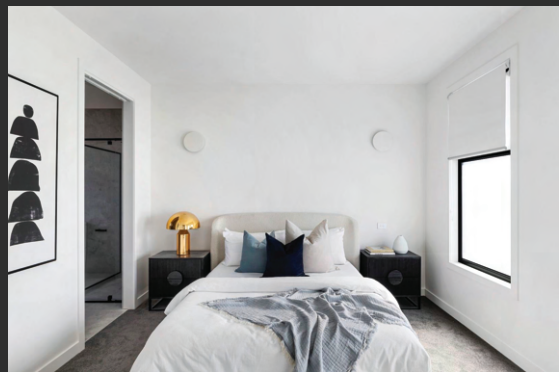

PLEASE NOTE Photos will differ from onsite installation, please only use these photos as a guide.

CLASSIC

BLOCKOUT ROLLER BLINDS TO BEDROOM & SCREEN ROLLER BLINDS TO LIVING AREAS

SYSTEM	CHAIN OPERATED ROLLER BLIND SYSTEM
FABRIC	PHOENIX BLOCKOUT PHOENIX SCREEN
COLOUR	MIMOSA BLACK TITANIA BLACK
BASEBAR	OVAL - BLACK
BRACKET	BLACK
LOCATION	BLOCKOUTS TO BEDROOM & SCREENS TO LIVING AREAS