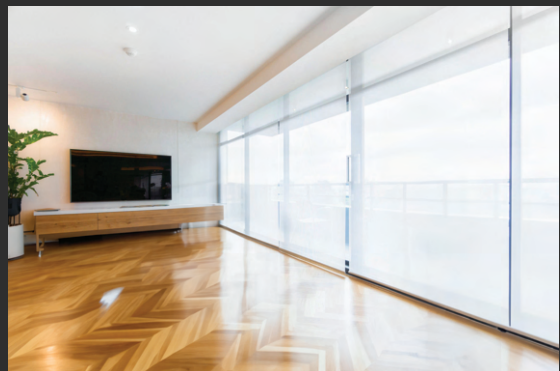

SYSTEM	CHAIN OPERATED ROLLER BLIND SYSTEM
FABRIC	PHOENIX BLOCKOUT PHOENIX SCREEN
COLOUR	MIMOSA BLACK TITANIA BLACK
BASEBAR	OVAL - BLACK
BRACKET	BLACK
LOCATION	BLOCKOUTS & SCREENS TO BEDROOM AND LIVING AREAS